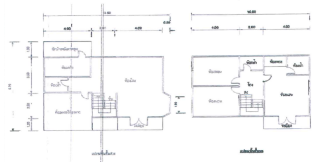

Map Location (Scan QR to open the map)

13.56479, 100.72372