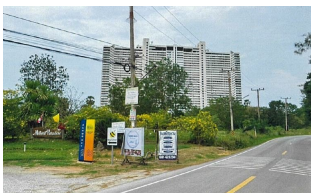

หมายเหตุ

1. เป็นการขายตามสภาพ ผู้ซื้อมีหน้าที่ตรวจสอบรายละเอียดทรัพย์สินที่จะซื้อ ณ สถานที่ตั้งทรัพย์สิน และถือว่าผู้ซื้อได้ทราบถึงสภาพทรัพย์สินโดยละเอียดครบถ้วนแล้วก่อนเสนอซื้อ
2. บริษัทขอสงวนสิทธิ์ในการเปลี่ยนแปลงราคาและรายละเอียดอื่น ๆ โดยไม่ต้องแจ้งให้ทราบล่วงหน้า