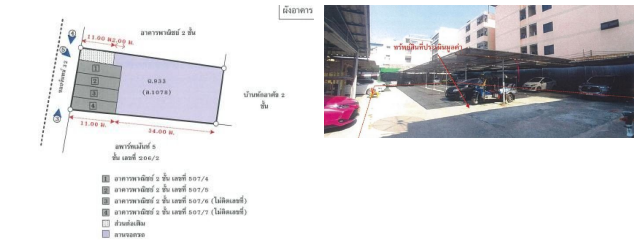

Map Location (Scan QR to open the map)
13.71006, 100.52172

1. หมายเหตุ
1. เป็นการขายตามสภาพ ผู้ซื้อมีหน้าที่ตรวจสอบรายละเอียดทรัพย์สินที่จะซื้อ ณ สถานที่ตั้งทรัพย์สิน และถือว่าผู้ซื้อได้ทราบถึงสภาพทรัพย์สินนี้โดยละเอียดครบถ้วนแล้วก่อนเสนอซื้อ
  2. บริษัทฯ ขอสงวนสิทธิ์ในการเปลี่ยนแปลงราคาและรายละเอียดอื่น ๆ โดยไม่ต้องแจ้งให้ทราบล่วงหน้า