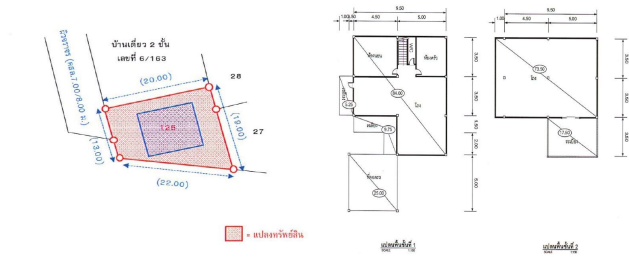

หมายเหตุ

1. เป็นการขายตามสภาพ ผู้ซื้อหน้าที่จะตรวจสอบรายละเอียดทรัพย์สินที่จะซื้อ ณ สถานที่ตั้งทรัพย์สิน และถือว่าผู้ซื้อได้ทราบถึงสภาพทรัพย์สินนี้โดยละเอียดครบถ้วนแล้วก่อนเสนอซื้อ
2. บริษัทขอสงวนสิทธิ์ในการเปลี่ยนแปลงราคาและรายละเอียดอื่น ๆ โดยไม่ต้องแจ้งให้ทราบล่วงหน้า