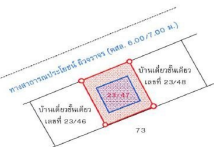

■ แปลงที่ดิน
■ ที่ดินขายรวมที่ดิน