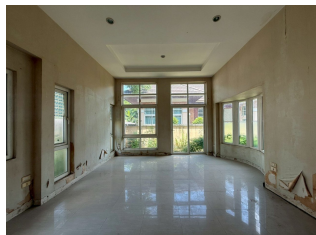

Property Group
Property For Sale

Property Code	Rating
67IAM-A-0287	-
Price	Property Type
5,000,000	House
Land Area	Home Area
411.20 sq.m.	224.00 sq.m.
Project Name	-

Location
Pathum Thani 12150

Doc Deed Number
116532

Map Location (Scan QR to open the map)
13.97834, 100.66853