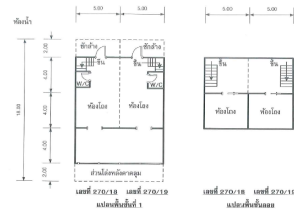

Property Group
Property For Sale

Property Code	Rating
66IAM-B-0247	-
Price	Property Type
5,650,000	Townhome
Land Area	Home Area
200.00 sq.m.	-

Project Name

-

Location

Krabi

Doc Deed Number

5149, 5150