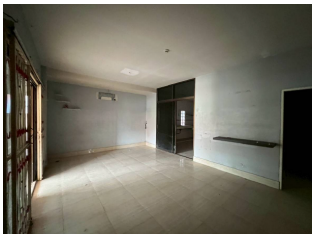

Property Group

Property For Sale

Property Code	Rating
66IAM-A-0251	-

Price	Property Type
2,400,000	House

Land Area	Home Area
200.00 sq.m.	112.50 sq.m.

Project Name
-

Location
Songkhla

Doc Deed Number
27979