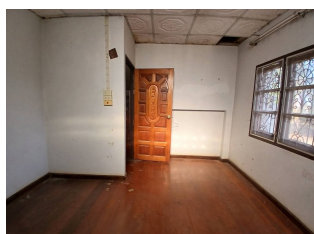

Map Location (Scan QR to open the map)

17.45522, 104.47081