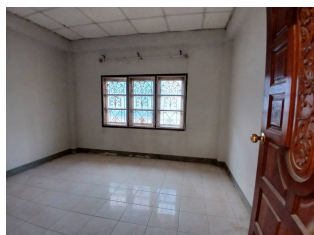

Map Location (Scan QR to open the map)

17.45522, 104.47081