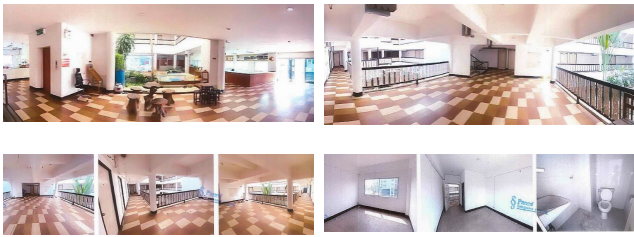

Map Location (Scan QR to open the map)
18.77272, 98.9967

หมายเหตุ

1. เป็นการขายตามสภาพ ผู้ซื้อมีหน้าที่ตรวจสอบรายละเอียดทรัพย์สินที่จะซื้อ ณ สถานที่ตั้งทรัพย์สิน และถือว่าผู้ซื้อได้ทราบถึงสภาพทรัพย์สินนี้โดยละเอียดครบถ้วนแล้วก่อนเสนอซื้อ
2. บริษัทขอสงวนสิทธิ์ในการเปลี่ยนแปลงราคาและรายละเอียดอื่น ๆ โดยไม่ต้องแจ้งให้ทราบล่วงหน้า