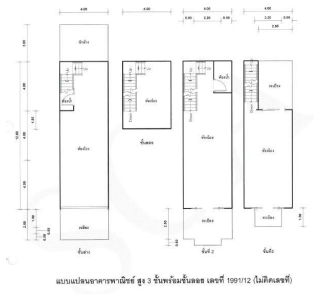

หมายเหตุ

1. เป็นการขายตามสภาพ ผู้ซื้อมีหน้าที่ตรวจสอบรายละเอียดทรัพย์สินที่จะซื้อ ณ สถานที่ตั้งทรัพย์สิน และถือว่าผู้ซื้อได้ทราบถึงสภาพทรัพย์สินนี้โดยละเอียดครบถ้วนแล้วก่อนเสนอซื้อ
2. บริษัทขอสงวนสิทธิ์ในการเปลี่ยนแปลงราคาและรายละเอียดอื่น ๆ โดยไม่ต้องแจ้งให้ทราบล่วงหน้า