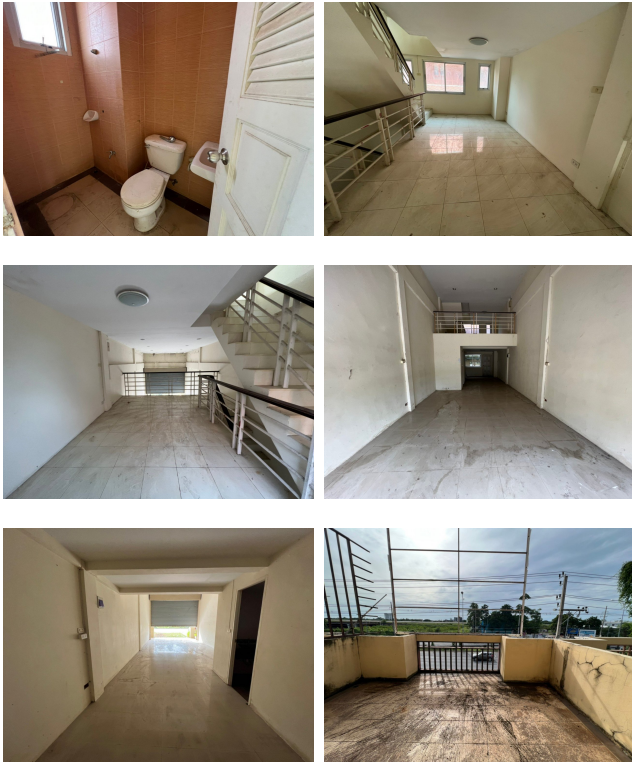

หมายเหตุ

1. เป็นการขายตามสภาพ ผู้ซื้อมีหน้าที่ตรวจสอบรายละเอียดทรัพย์สินที่จะซื้อ ณ สถานที่ตั้งทรัพย์สิน และถือว่าผู้ซื้อได้ทราบถึงสภาพทรัพย์สินนี้โดยละเอียดครบถ้วนแล้วก่อนเสนอซื้อ
2. บริษัทขอสงวนสิทธิ์ในการเปลี่ยนแปลงราคาและรายละเอียดอื่น ๆ โดยไม่ต้องแจ้งให้ทราบล่วงหน้า