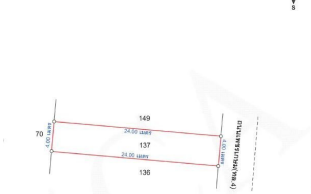

โครงการ	เลขที่โฉนดที่ดิน	เลขที่โฉนดอาคาร	เลขที่โฉนดที่ดิน	เลขที่โฉนดอาคาร	ชื่อโครงการ
64IAM-C-0168	143	137	136	135	โครงการบ้านเช่า