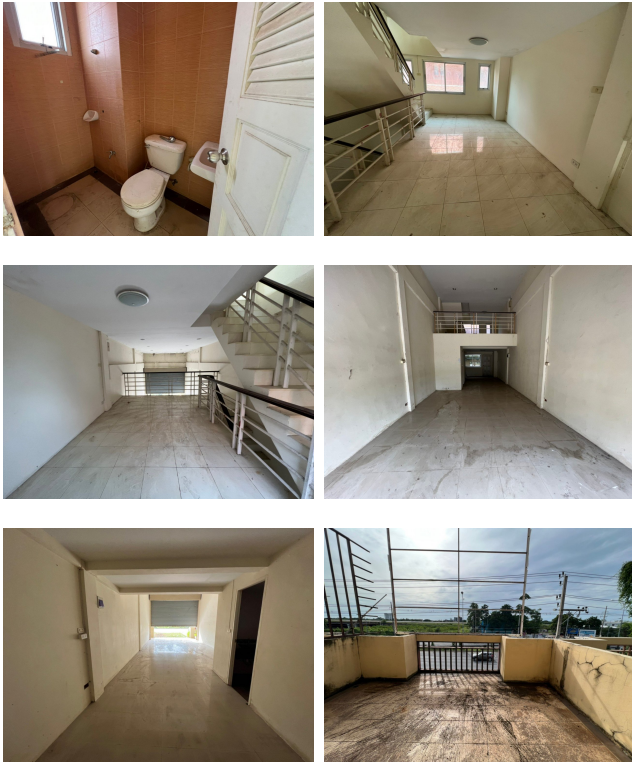

หมายเหตุ

1. เป็นการขายตามสภาพ ผู้ซื้อมีหน้าที่ตรวจสอบรายละเอียดทรัพย์สินที่จะซื้อ ณ สถานที่ตั้งทรัพย์สิน และถือว่าผู้ซื้อได้ทราบถึงสภาพทรัพย์สินโดยละเอียดครบถ้วนแล้วก่อนเสนอซื้อ
2. บริษัทขอสงวนสิทธิ์ในการเปลี่ยนแปลงราคาและรายละเอียดอื่น ๆ โดยไม่ต้องแจ้งให้ทราบล่วงหน้า