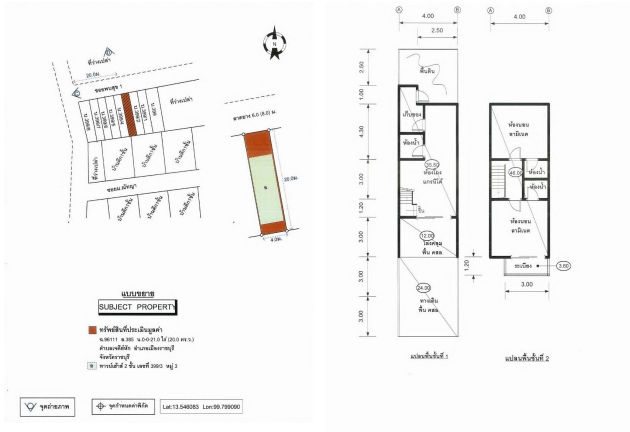

หมายเหตุ

1. เป็นการขายตามสภาพ ผู้ซื้อมีหน้าที่ตรวจสอบรายละเอียดทรัพย์สินที่จะซื้อ ณ สถานที่ตั้งทรัพย์สิน และถือว่าผู้ซื้อได้ทราบถึงสภาพทรัพย์สินนี้โดยละเอียดครบถ้วนแล้วก่อนเสนอซื้อ
2. บริษัทขอสงวนสิทธิ์ในการเปลี่ยนแปลงราคาและรายละเอียดอื่น ๆ โดยไม่ต้องแจ้งให้ทราบล่วงหน้า