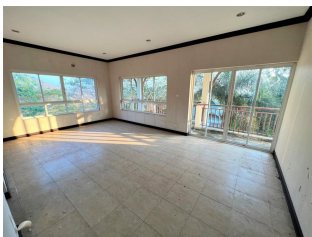

Property Group

Property For Sale

Property Code	Rating
63IAM-A-0130	-
Price	Property Type
10,000,000	House
Land Area	Home Area
2,764.00 sq.m.	-

Project Name

Luna Villa Hua Hin

Location

**400/29 Soi - Monmai-Nong Hiang Road. Hin Lek Fai
Hua Hin Prachuap Khiri Khan**

Doc Deed Number

71740

Map Location (Scan QR to open the map)

12.5987, 99.91358