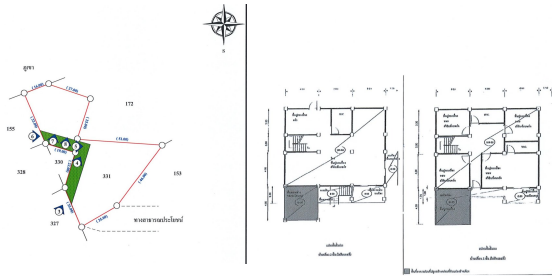

หมายเหตุ

1. เป็นการขายตามสภาพ ผู้ซื้อมีหน้าที่ตรวจสอบรายละเอียดทรัพย์สินที่จะซื้อ ณ สถานที่ตั้งทรัพย์สิน และถือว่าผู้ซื้อได้ทราบถึงสภาพทรัพย์สินโดยละเอียดครบถ้วนแล้วก่อนเสนอซื้อ
2. บริษัทขอสงวนสิทธิ์ในการเปลี่ยนแปลงราคาและรายละเอียดอื่น ๆ โดยไม่ต้องแจ้งให้ทราบล่วงหน้า