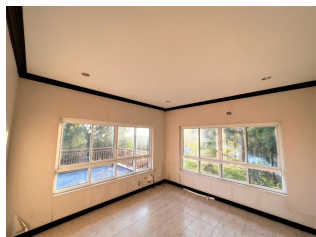

Property Group

Property For Sale

Property Code	Rating
63IAM-A-0130	-
Price	Property Type
10,000,000	House
Land Area	Home Area
2,764.00 sq.m.	-

Project Name

Luna Villa Hua Hin

Location

**400/29 Soi - Monmai-Nong Hiang Road. Hin Lek Fai
Hua Hin Prachuap Khiri Khan**

Doc Deed Number

71740

Map Location (Scan QR to open the map)

12.5987, 99.91358