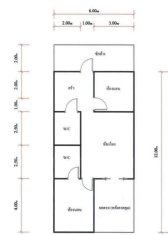

หมายเหตุ

1. เป็นการขายตามสภาพ ผู้ซื้อมีหน้าที่ตรวจสอบรายละเอียดทรัพย์สินที่จะซื้อ ณ สถานที่ตั้งทรัพย์สิน และถือว่าผู้ซื้อได้ทราบถึงสภาพทรัพย์สินนั้นโดยละเอียดครบถ้วนแล้วก่อนเสนอซื้อ
2. บริษัทขอสงวนสิทธิ์ในการเปลี่ยนแปลงราคาและรายละเอียดอื่น ๆ โดยไม่ต้องแจ้งให้ทราบล่วงหน้า