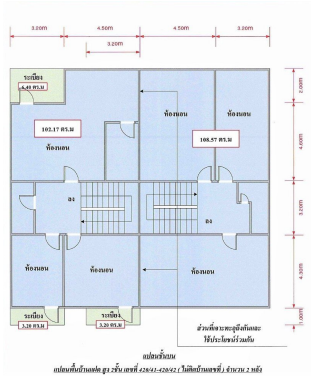

หมายเหตุ

1. เป็นการขายตามสภาพ ผู้ซื้อมีหน้าที่ตรวจสอบรายละเอียดทรัพย์สินที่จะซื้อ ณ สถานที่ตั้งทรัพย์สิน และถือว่าผู้ซื้อได้ทราบถึงสภาพทรัพย์สินนี้โดยละเอียดครบถ้วนแล้วก่อนเสนอซื้อ
2. บริษัทขอสงวนสิทธิ์ในการเปลี่ยนแปลงราคาและรายละเอียดอื่น ๆ โดยไม่ต้องแจ้งให้ทราบล่วงหน้า