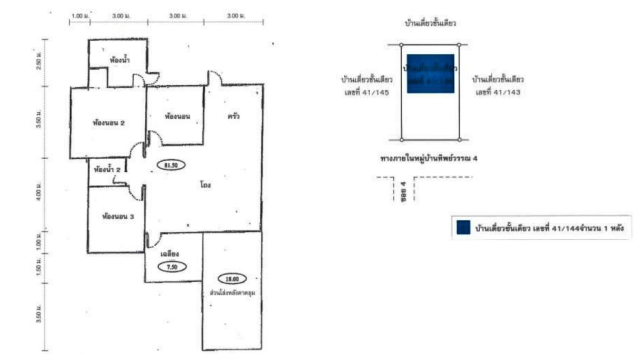

หมายเหตุ

1. เป็นการขายตามสภาพ ผู้ซื้อมีหน้าที่ตรวจสอบรายละเอียดทรัพย์สินที่จะซื้อ ณ สถานที่ตั้งทรัพย์สิน และถือว่าผู้ซื้อได้ทราบถึงสภาพทรัพย์สินนี้โดยละเอียดครบถ้วนแล้วก่อนเสนอซื้อ
2. บริษัทขอสงวนสิทธิ์ในการเปลี่ยนแปลงราคาและรายละเอียดอื่น ๆ โดยไม่ต้องแจ้งให้ทราบล่วงหน้า