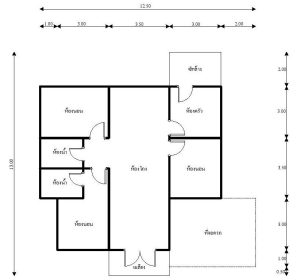

หมายเหตุ

1. เป็นการขายตามสภาพ ผู้ซื้อมีหน้าที่ตรวจสอบรายละเอียดทรัพย์สินที่จะซื้อ ณ สถานที่ตั้งทรัพย์สิน และถือว่าผู้ซื้อได้ทราบถึงสภาพทรัพย์สินนั้นโดยละเอียดครบถ้วนแล้วก่อนเสนอซื้อ
2. บริษัทขอสงวนสิทธิ์ในการเปลี่ยนแปลงราคาและรายละเอียดอื่น ๆ โดยไม่ต้องแจ้งให้ทราบล่วงหน้า