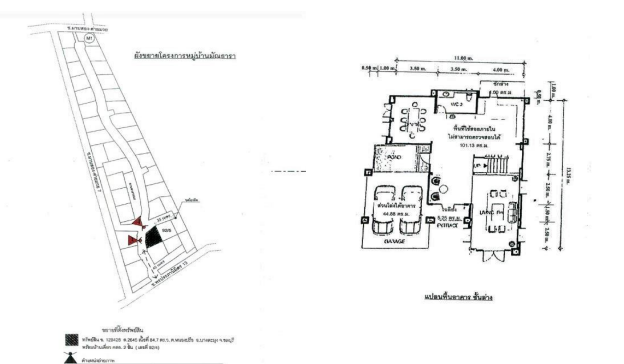

Map Location (Scan QR to open the map)

12.94289, 100.93171