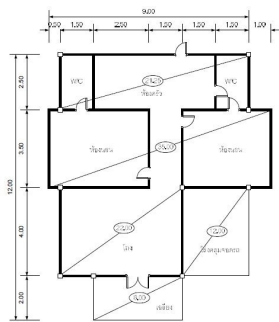

หมายเหตุ

1. เป็นการขายตามสภาพ ผู้ซื้อมีหน้าที่ตรวจสอบรายละเอียดทรัพย์สินที่จะซื้อ ณ สถานที่ตั้งทรัพย์สิน และถือว่าผู้ซื้อได้ทราบถึงสภาพทรัพย์สินโดยละเอียดครบถ้วนแล้วก่อนเสนอซื้อ
2. บริษัทขอสงวนสิทธิ์ในการเปลี่ยนแปลงราคาและรายละเอียดอื่น ๆ โดยไม่ต้องแจ้งให้ทราบล่วงหน้า