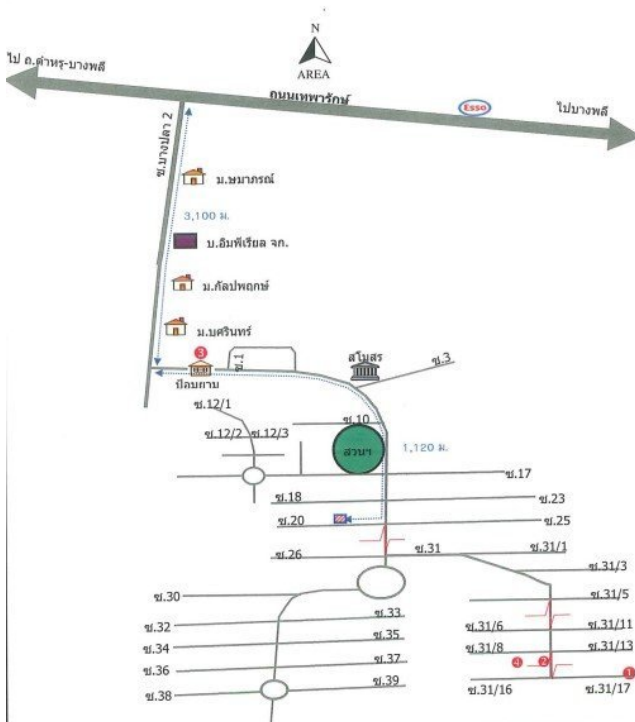

Property Group

Property For Sale at Auction

Red Case Number
WU.7745/2557

Rating
-

Appraisal Price
3,041,500

Property Type
House

Land Area
285.20 sq.m.

Home Area
-

Project Name

-

Location

Samut Prakan

Doc Deed Number

94780

Map Location (Scan QR to open the map)
13.56479, 100.72372

หมายเหตุ