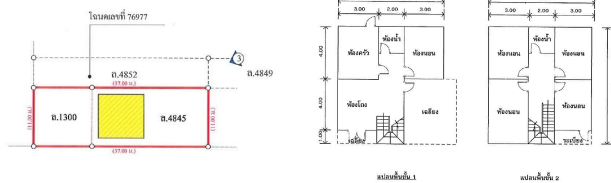

Bangkok

Doc Deed Number

29286,32386

Map Location (Scan QR to open the map)

13.8235, 100.71538

หมายเหตุ

1. เป็นการขายตามสภาพ ผู้ซื้อมีหน้าที่ตรวจสอบรายละเอียดทรัพย์สินที่จะซื้อ ณ สถานที่ตั้งทรัพย์สิน และถือว่าผู้ซื้อได้ทราบถึงสภาพทรัพย์สินนี้โดยละเอียดครบถ้วนแล้วก่อนเสนอซื้อ
2. บริษัทขอสงวนสิทธิ์ในการเปลี่ยนแปลงราคาและรายละเอียดอื่น ๆ โดยไม่ต้องแจ้งให้ทราบล่วงหน้า